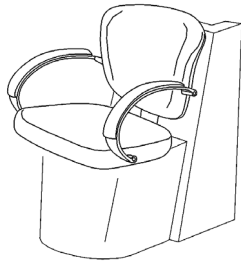

DY-302 Dryer chair with beech wood arms (medium color) for HD-608 dryer.

DY-32A Dryer chair with aluminum arms for HD-608 dryer.

DY-32D Dryer chair with cherry wood arms (dark color) for HD-608 dryer.

Three grades of vinyl colors available. Call your Takara Belmont representative for more information. Specify vinyl color. Approximate weight: 60 lbs.