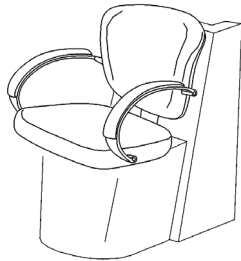

# LIBRA

---

Shown on Y5C base

**ST-710** Styling chair with black rubber or light wood arm cap on chrome arm and standard tubular footrest. Three grades of vinyl colors available. Call your Takara Belmont representative for more information. Specify vinyl color, base style, arm cap and footrest.

Approximate weight: 65 lbs.

Chair base options:

B1A, B5C, FBB, FNB, FNC, FMB, Y6B,  
Y6C, Y6L, Y5C, Y5L, FCS, YSF, YSS, E4C,  
180, T6C, T7B, T8B, T9C

Footrest options:

Euro style footrest, 317 footrest

Armrest options:

Rubber arm cap, Wood arm cap

---

**DY-712** Dryer chair with black rubber or light wood arm cap on chrome arm for HD-608 dryer. Three grades of vinyl colors available. Call your Takara Belmont representative for more information. Specify vinyl color and arm cap.