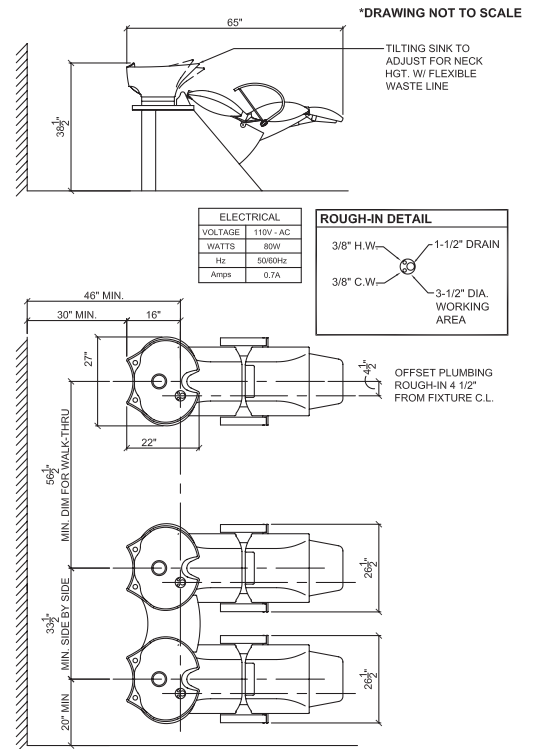

SHIATSU

SHAMPOO UNIT
SH-480

REINVENT YOURSELF.

**TAKARA
BELMONT**

SHIATSU

SH-480 Shiatsu shampoo unit with tilting white bowl and 500 Dial-Flo faucet. Multi-function massage seat back and wood arm. Three grades of vinyl colors available. Call your Takara Belmont representative for more information.

Approximate weight 122 lbs

Rating: 115V AC, 60Hz, 115W (approx 1A)

Options:

Optional vacuum breaker, add "VB" to model number when ordering

Optional All-In-One fixture #800

Takara Belmont USA, INC. Showrooms and Design Centers: