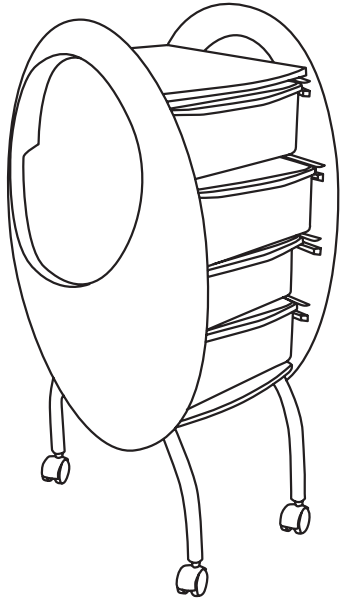

ROLY-POLY

MOBILE STORAGE
MTR100

REINVENT YOURSELF.

**TAKARA
BELMONT**

ROLY-POLY

MTR100WH (White) **MTR100DG** (Dark Gray)

Roly-Poly mobile storage unit with four gray plastic slide-out trays. Specify body color: White or dark gray. Approximate weight 25 lbs.

Overall dimensions: 37"H x 17"W x 18"D

Trays: 4"H x 10"W x 12"D

Takara Belmont USA, INC. Showrooms and Design Centers:

- New York, NY
(212) 541-6661
- Boston, MA
(800) 283-3222
- Chicago, IL
(800) 825-2725
- Aurora, CO
Office Only
(866) 693-6136
- Tampa, FL
(877) 972-4777
- Union, NJ
(908) 964-7510
- Philadelphia, PA
(800) 405-2745
- Columbus, OH
(888) 201-2241
- Laguna Hills, CA
(800) 348-0307
- Lanham, MD
(301) 577-0212
- Long Island, NY
(800) 545-3777
- Charlotte, NC
(888) 492-7292
- Dallas, TX
(800) 478-6368
- Aloha, OR
(503) 642-3338
- Monroe, CT
(800) 972-9592 ext. 138
- Minneapolis, MN
(800) 854-0358
- St. Louis, MO
(800) 325-7373