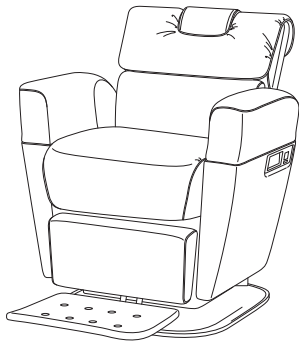

# ALIVIO

BARBER CHAIR  
BB-ALVA

REINVENT YOURSELF.

**TAKARA  
BELMONT**

# ALIVIO

**BB-ALVA** Fully automated convenience meets modern grooming elegance in the Alivio chair. The Alivio's attention to detail and comfort will put your clients at ease and make a stylish statement about you. With built-in headrest on an electric base, auto preset buttons and built-in outlet. Available in Brown, Ivory, Yellow, Camel, Maroon and Black.

Approximate weight: 270 lbs

30 1/2" x 42 1/3" (51 1/3" reclined) x 35 1/3"

Rating: 115V, 50/60Hz, 552W/449W(Max), approx. 5A

Coil spring seat frame offers unparalleled comfort.

Removable armrest provides an easy access option for customers.