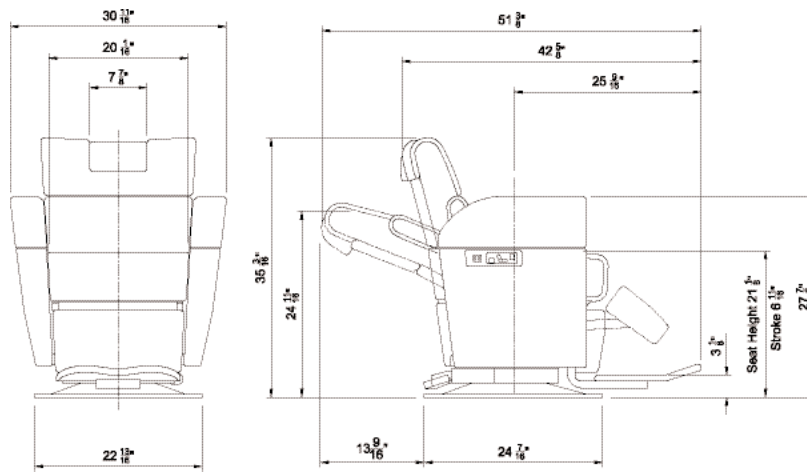

Approximate weight: 270 lbs

30 1/2" x 42 1/3" (51 1/3" reclined) x 35 1/3"

Rating: 115V, 50/60Hz, 552W/449W(Max), approx. 5A

Coil spring seat frame offers unparalleled comfort.

Removable armrest provides an easy access option for customers.