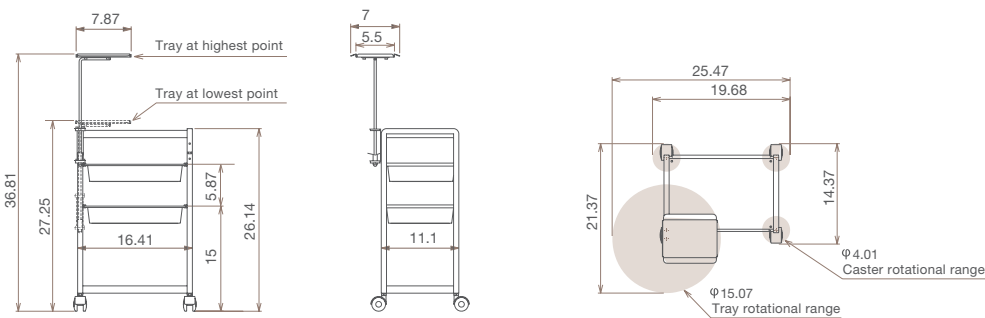

Riche Wagon

These installation dimensions are for reference only.