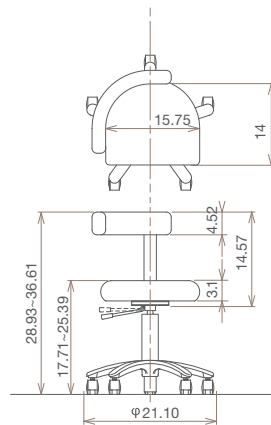

## Riche Wagon

These installation dimensions are for reference only.

RICHE EYELASH CHAIR