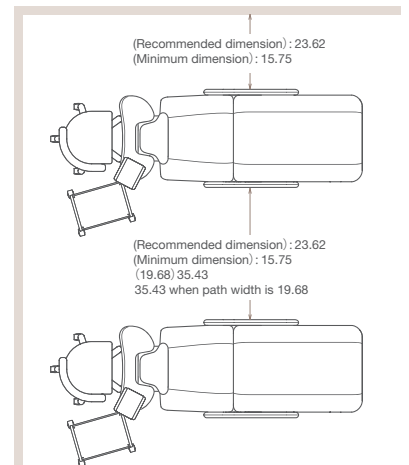

Riche Stool