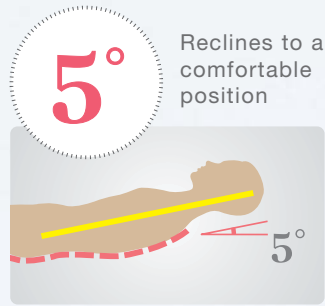

RELAXATION FOR ALL

COMFORT FOR CUSTOMERS AND PRACTITIONERS

The Riche chair's hammock-like design keeps customers cradled in comfort for these lengthy and detailed services. It also angles them in a perfect position to receive these services, keeping them safe, too.