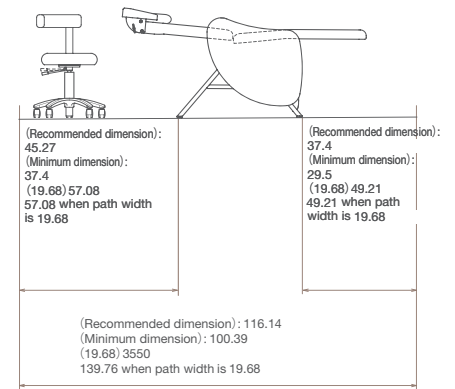

Riche Wagon

These installation dimensions are for reference only.